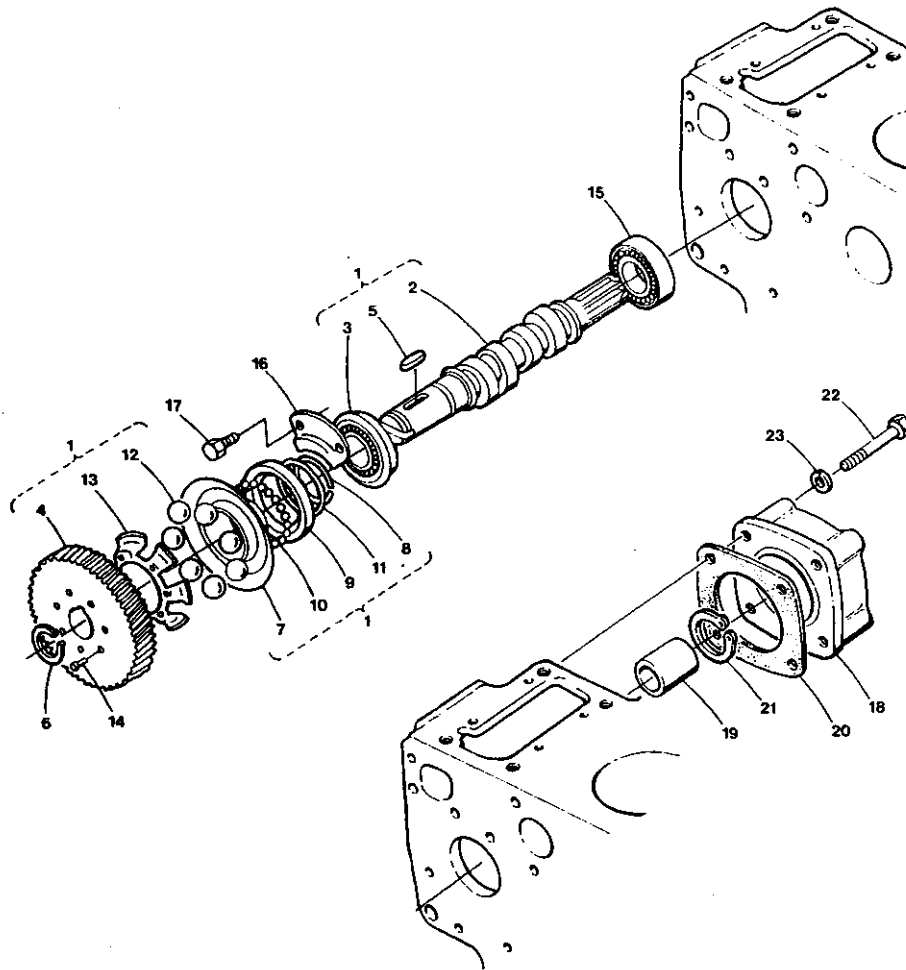

FUEL CAMSHAFT

ITEM	PART NO.	DESCRIPTION	QTY.
1		Assembly Crankshaft, Fuel	1
2		Camshaft, Fuel	1
3	299816	Bearing, Ball	1
4		Gear, Injection Pump	1
5		Key, Feather	1
6	298748	Air-Clip, External	1
7	298802	Sleeve, Governor	1
8	298803	Air-Clip, Sleeve	1
9	298804	Case, Governor Ball	1
10	298805	Ball	39
11		Air-Clip, Ball case	1
12		Ball	7
13		Guide, Governor Ball	1
14		Rivet	7
15	300021	Bearing, Ball	1
16		Stopper, Fuel Camshaft	1
17	300008	Bolt	2
18	NLA	Cover, Fuel Camshaft	1
19	NLA	Collar	1
20	300024	Gasket	1
21	NLA	Air-Clip, External	1
22	NLA	Bolt	4
23	19262	Washer, spring	4