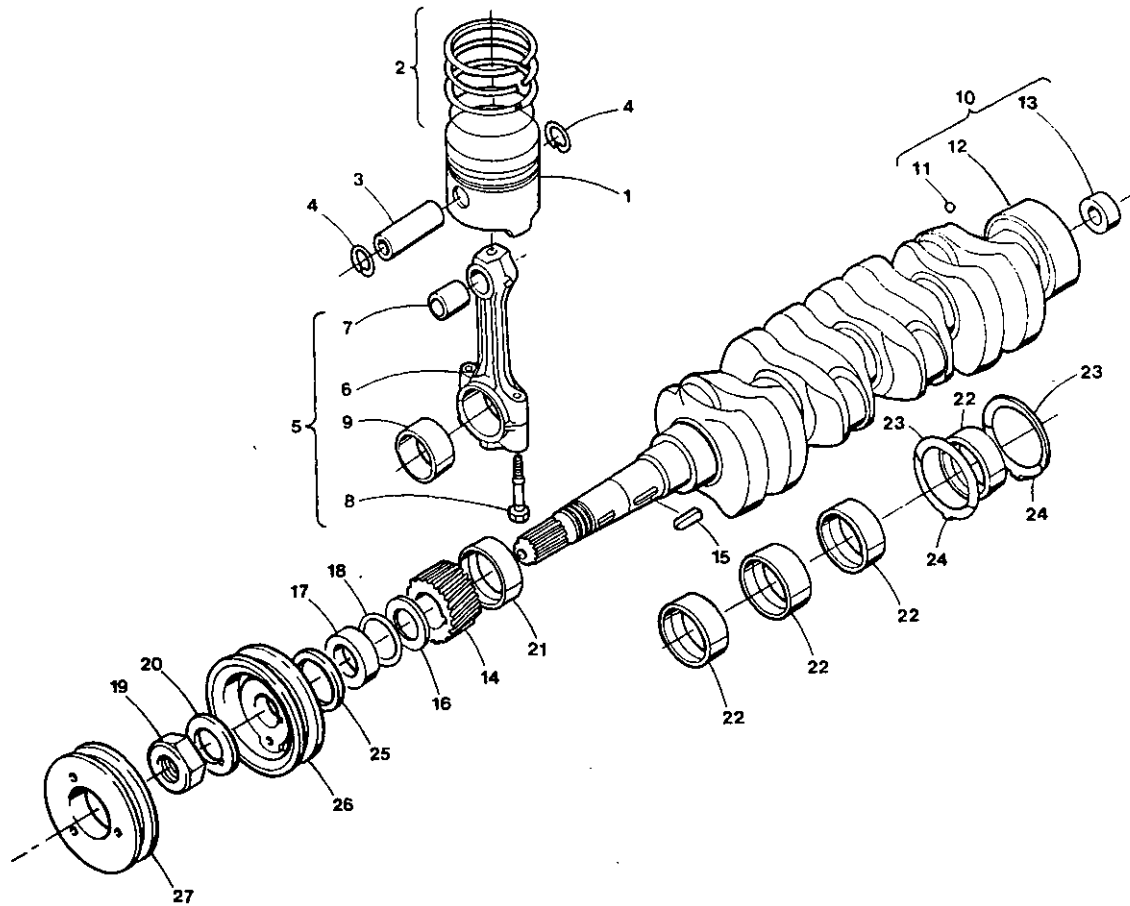

PISTON - CRANKSHAFT

ITEM	PART NO.	DESCRIPTION	QTY.
1	300009	Piston	4
2	300010	Assembly, Piston Ring	4
3	298764	Piston Pin	4
4	298765	Air-Clip, Piston Pin	8
5	300011	Assembly Connecting Rod	4
6	#5	Connecting Rod	4
7	301714	Bushing, Piston Pin	4
8	300014	Bolt, Connecting Rod	8
9	300015	Metal, Crankpin	8
10	301778	Assembly Crankshaft	1
11	#10	Crankshaft	1
12		Plug, Pin	4
13		Bearing, Ball	1
14		Gear, Crankshaft	1
15	298746	Key, Feather	1
16		Oil, Slinger	1
17		Collar, Crankshaft	1
18	298773	"O" Ring	1
19	298836	Nut, Crankshaft	1
20	298837	Washer, Crankshaft	1
21	298775	Metal, Crankshaft 1	1
22	298776	Metal, Crankshaft 2	4
23	298777	Metal, Side 1	2
24	301780	Metal, Side 2	2
25-1	298774	Seal, Oil (To 32383)	1
25-2	302543	Seal, Oil (From 32384)	1
26	302199	Pulley, PTO	1
27	301201	Pulley, PTO	1