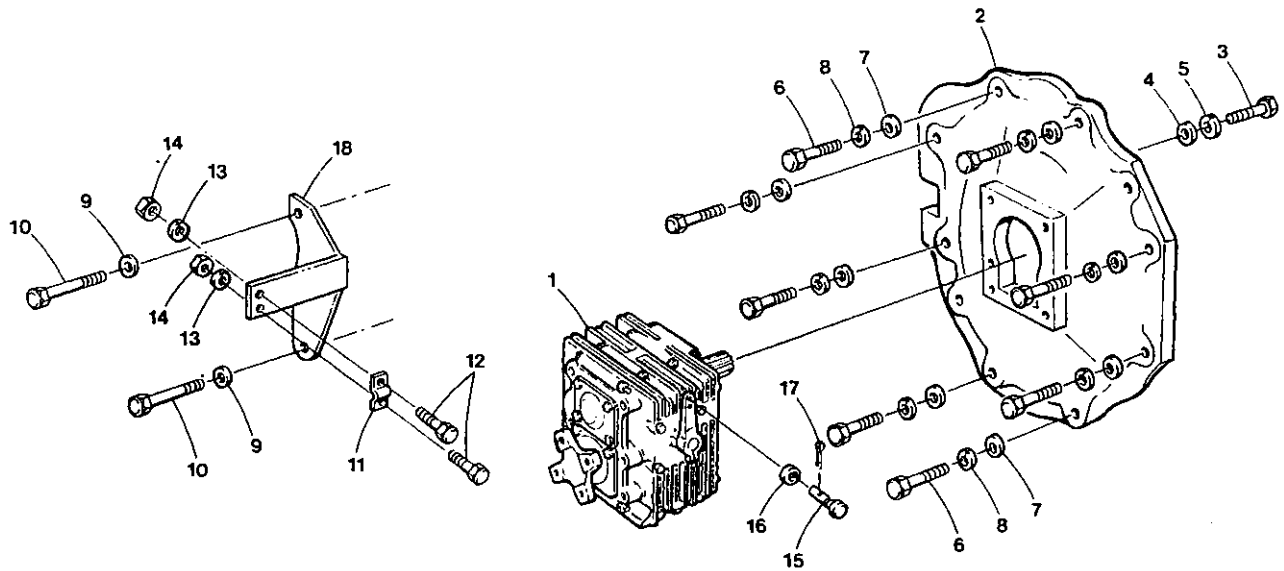

TRANSMISSION GROUP

ITEM	PART NO.	DESCRIPTION	QTY.
1	300117	Reverse Gear Box, Complete	1
2	200403	Bell Housing, Reverse Gear	1
2A	300811	Bell Housing, w/ mounting feet (NEW)	
3	298468	Hex Hd. Cap Screw (8mm x 1.25 x 25mm)	6
4		Flat Washer, SAE 5/16	6
5	31786	Washer, Lock (8mm Screw)	6
6	298616	Hex Hd. Cap Screw, (10mm x 50mm Lg)	6
7	298456	Flat Washer (.413 ID)	6
8	19262	Lock Washer, Split (10mm Screw)	6
9	31786	Lock Washer, Split (8mm Screw)	2
10	298895	Hex Hd. Cap Screw (8mm x 1.25 x 16mm)	2
11	298897	Clamp, Shaft Cable to Shift Control Bracket	1
12	31872	Round Head Machine Screw (#10-32 x 1/2)	2
13	31849	Lock Washer, Split (#10 Screw)	2
14	31847	Hex Nut (#10-32)	2
15	299690	Pivot, Shift Cable to Reverse Gear Lever	1
16	231874	Flat Washer SAE 1/4"	1
17	230281	Cotter Pin 3/32 x 1/2"	1
18	300427	Bracket, Shift Control Mt'g Cable	1
19	298454	Damper	
20	298505	Damper Plate	
21	200403	Bell housing, V-Drive	
22		Borg Werner Housing