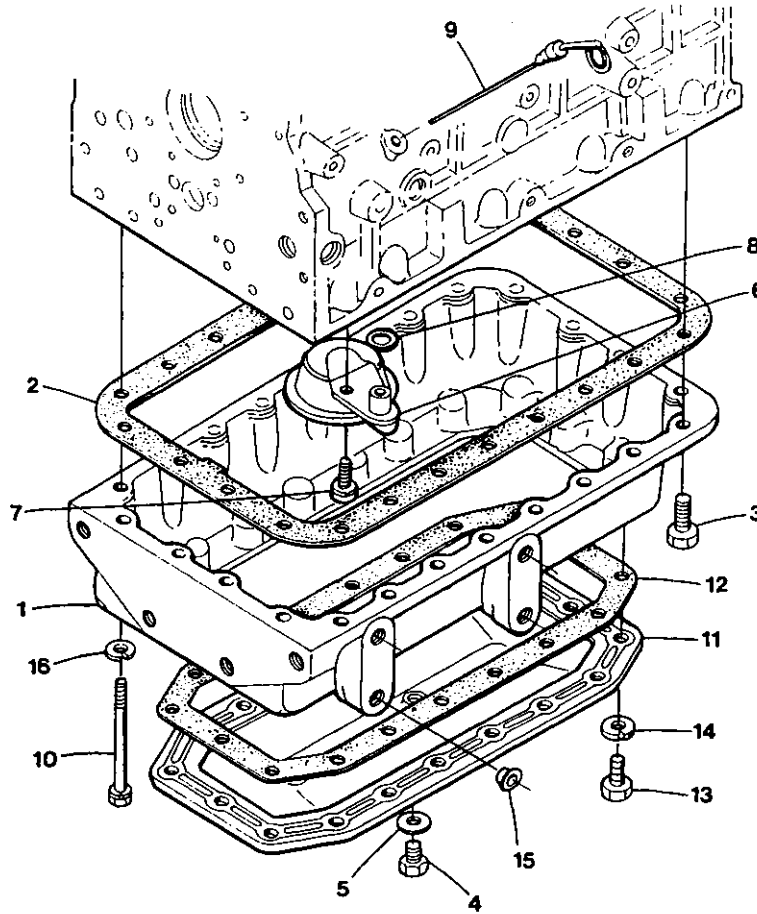

OIL PAN

ITEM	PART NO.	DESCRIPTION	QTY.
1	299565	Oil Pan	1
2	299553	Gasket, Oil Pan	1
3	31083	Bolt	12
4	298660	Plug	1
5	299371	Gasket	1
6		Screen, Oil Pick-Up	1
7	300008	Bolt	1
8	299967	"O" Ring	1
9	299968	Dipstick, Oil	1
10	300018	Bolt	12
11	299564	Cover, Oil Pan	1
12	299560	Packing	1
13		Bolt	18
14	299583	Washer, Spring	18
15		Plug	8
16	19262	Washer, Spring	24