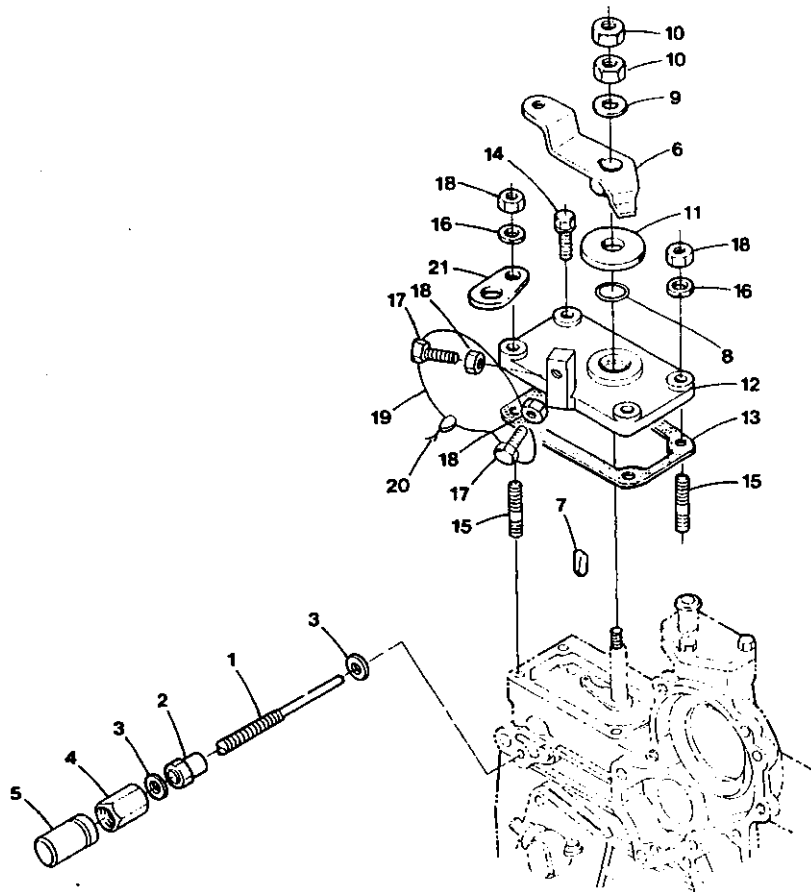

NOZZLE HOLDER

ITEM	PART NO.	DESCRIPTION	QTY.
1	299567	Assembly Holder, Nozzle 2 (V 1501-B)	4
1A	301782	Assembly Holder, Nozzle 2 (V 1502-B)	
2	298789	Gasket	4
3	298790	Pipe, Injection 1	1
4	298791	Pipe, Injection 2	1
5	301781	Pipe, Injection 3	1
6	301782	Pipe, Injection 4	1
7	298972	Clamp, Pipe 1	3
8	298973	Clamp, Pipe 2	3
9	298794	Screw, With Washer	3
10	298795	Glow Plug	4
11	298796	Cord, Glow Plug	3
12	298784	Pipe, Fuel Overflow	3
13		Pipe, fuel Overflow 2	1
14	298797	Clip, Pipe	8
15	299831	Hose Fuel Return	1
16		Clip Hose	2
17	299828	Mounting Bracket Fuel Return	1
18	299829	Connector Fuel Return	1
19	299830	Fuel Return Assembly	1

FUEL CAMSHAFT

ITEM	PART NO.	DESCRIPTION	QTY.
1		Assembly Crankshaft, Fuel	1
2		Camshaft, Fuel	1
3	299816	Bearing, Ball	1
4		Gear, Injection Pump	1
5		Key, Feather	1
6	298748	Air-Clip, External	1
7	298802	Sleeve, Governor	1
8	298803	Air-Clip, Sleeve	1
9	298804	Case, Governor Ball	1
10	298805	Ball	39
11		Air-Clip, Ball case	1
12		Ball	7
13		Guide, Governor Ball	1
14		Rivet	7
15	300021	Bearing, Ball	1
16		Stopper, Fuel Camshaft	1
17	300008	Bolt	2
18	NLA	Cover, Fuel Camshaft	1
19	NLA	Collar	1
20	300024	Gasket	1
21	NLA	Air-Clip, External	1
22	NLA	Bolt	4
23	19262	Washer, spring	4

SPEED CONTROL PLATE

ITEM	PART NO.	DESCRIPTION	QTY.
1		Bolt, Adjusting	1
2		Nut	1
3		Gasket	2
4		Nut, Cap	1
5		Cap	1
6	300030	Lever, Speed Control	1
7		Key, Feather	1
8	298821	"O" Ring	1
9	300031	Washer, Plain	1
10		Nut	2
11	298822	Plate, Friction	1
12	300033	Plate, Speed Control	1
13	298824	Gasket, Control Plate	1
14	299432	Bolt	2
15	298825	Stud	2
16	299369	Washer, Spring	2
17		Stopper	2
18	298684	Nut	4
19		Wire	
20		Lead, Sealing	
21		Clamp, Pipe	