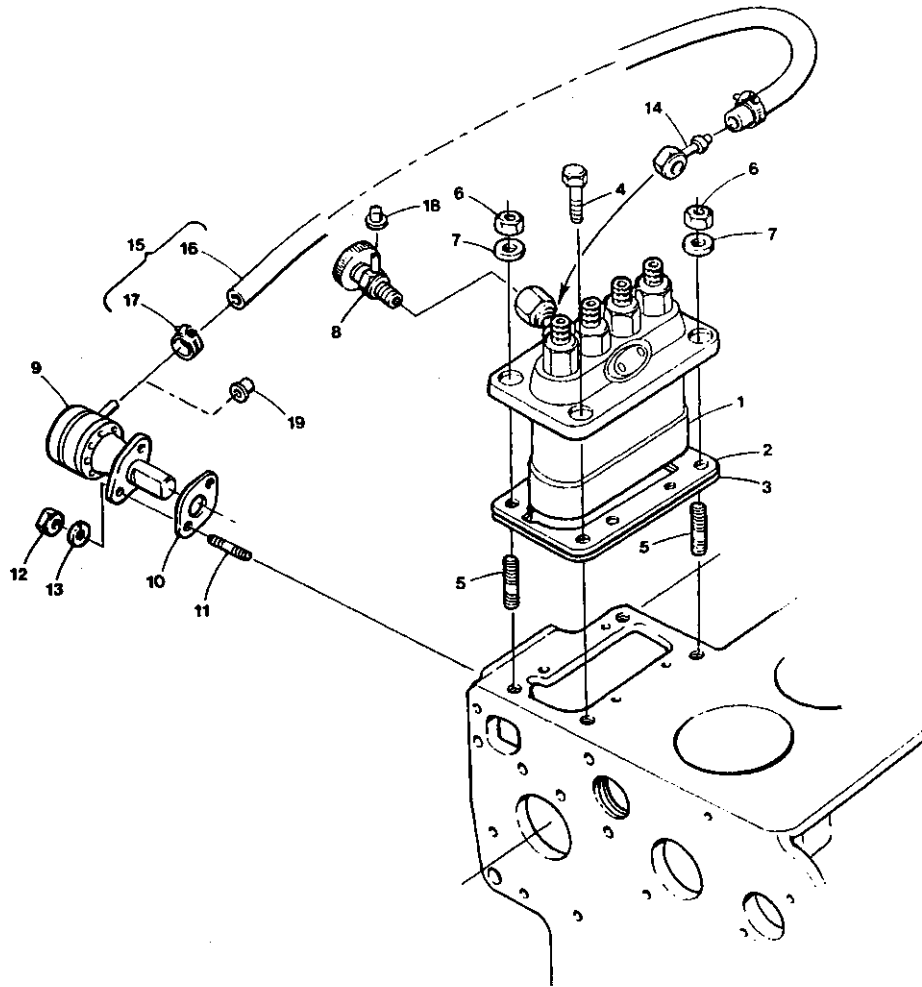

INJECTION PUMP

ITEM	PART NO.	DESCRIPTION	QTY.
1		Assembly Pump, Injection	1
2	299580	Shim	2
3	300049	Shim	1
4	299527	Bolt	4
5		Stud	2
6		Nut	2
7	299583	Washer, Spring	2
8	300050	Assembly Cock, Jet Start	1
9	299425	Assembly Pump, Fuel	1
10	299426	Gasket, Fuel Pump	1
11		Stud	2
12	298684	Nut	2
13	299369	Washer, Spring	2
14		Joint, Eye	1
15		Assembly Pipe, Fuel	1
16		Pipe, Fuel	2
17		Clip, Pipe	1
18		Cap	1
19		Cap	1