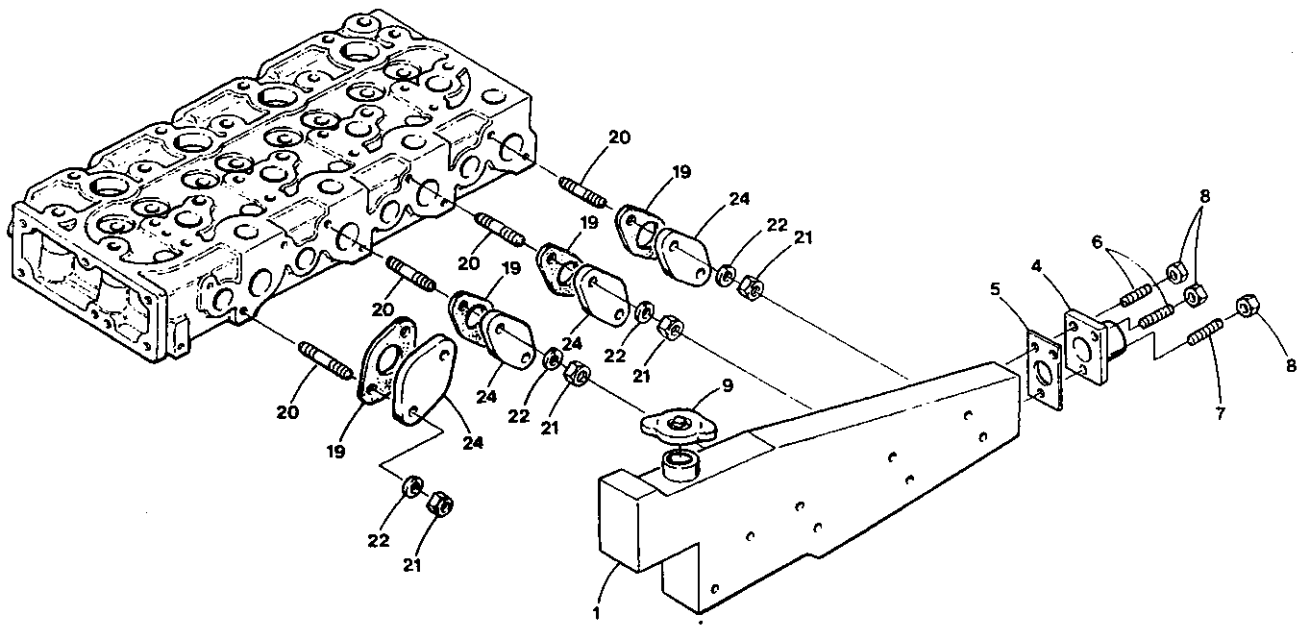

EXHAUST MANIFOLD GROUP

ITEM	PART NO.	DESCRIPTION	QTY.
1	299886	Manifold	1
2			
3			
4	299788	Exhaust Flange	1
5	298600	Gasket, Exhaust Flange	1
6	276440	Stud, Exhaust Flange Mounting	2
7	298974	Stud, Exhaust Flange Mounting	1
8	31766	Hex Nut, Exhaust Flange Mounting 3/8-24	3
9	24306	Radiator Cap, Pressurized 7 PSI	1
10	298635	Stud, Exhaust Manifold	8
11	18242	Hex Nut, Exhaust Manifold (8mm x 1.25p)	8
12			
13			
14			
15			
16			
17			
18			
19	298707	Gasket, Exhaust Manifold	4
20		Stud	8
21		Nut	8
22		Washer, Spring	8
23			
24		Cover	4