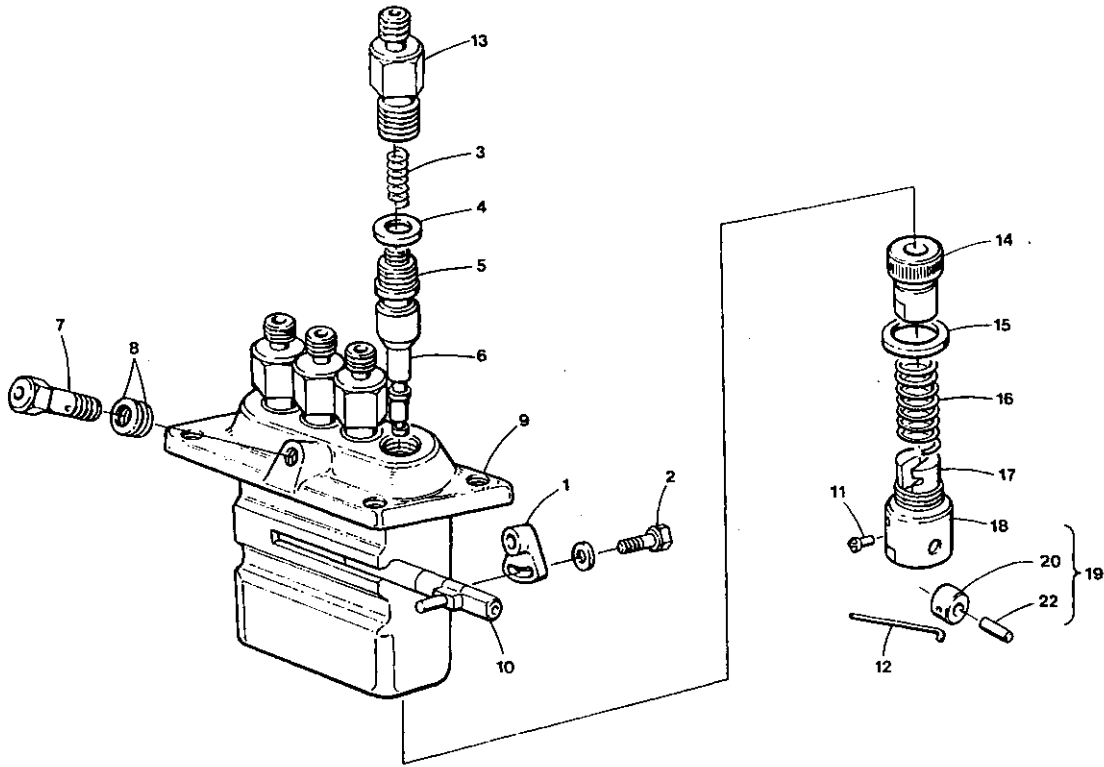

SPEED CONTROL PLATE

ITEM	PART NO.	DESCRIPTION	QTY.
1		Bolt, Adjusting	1
2		Nut	1
3		Gasket	2
4		Nut, Cap	1
5		Cap	1
6	300030	Lever, Speed Control	1
7		Key, Feather	1
8	298821	"O" Ring	1
9	300031	Washer, Plain	1
10		Nut	2
11	298822	Plate, Friction	1
12	300033	Plate, Speed Control	1
13	298824	Gasket, Control Plate	1
14	299432	Bolt	2
15	298825	Stud	2
16	299369	Washer, Spring	2
17		Stopper	2
18	298684	Nut	4
19		Wire	
20		Lead, Sealing	
21		Clamp, Pipe	

GOVERNOR

ITEM	PART NO.	DESCRIPTION	QTY.
1		Assembly Lever, Governor	1
2		Assembly Lever, Fork	1
3		Assembly Lever, Fork 1	1
4		Lever, Fork 1	1
5		Pin, Fork Lever 1	2
6		Pin	1
7		Spring	1
8		Screw, Set	1
9		Lever, Fork 2	1
10	298832	Shaft, Fork Lever	1
11		Bolt, Lever Shaft	1
12	299369	Washer, Spring	2
13	298834	Holder, Fork Lever	1
14	298835	Bolt	1
15		Bolt	2
16	299432	Bolt	1
17	31787	Washer, Plain	2
18		Washer, Plain	1
19		Spring, Start	1
20	300028	Spring, Governor 1	1
21	300029	Spring, Governor 2	1

ENGINE STOP LEVER

ITEM	PART NO.	DESCRIPTION	QTY.
1		Assembly Apparatus, Idle	1
2		Assembly Bolt, Adjusting	1
3		Bolt, Adjusting	1
4		Spring	1
5		Nut	1
6		"O" Ring	1
7	300035	Assembly Lever, Engine Stop	1
8		Cover, Injection Pump	1
9		Shaft, Lever	1
10	300111	Lever, Engine Stop	1
11		"O" Ring	1
12		Pin, Spring	1
13		Spring	1
14		Stopper	1
15	298684	Nut	1
16		Wire	1
17		Lead, Sealing	1
18	299786	Gasket, Pump Cover	1
19	31810	Bolt	4

INJECTION PUMP

ITEM	PART NO.	DESCRIPTION	QTY.
*		Assembly Pump, Injection	1
1		Plate, Adjust	3
2		Bolt	3
3		Spring, Delivery Valve	4
4		Gasket, Delivery Valve	4
5		Valve, Delivery	4
6		Element, Pump	4
7	300057	Screw	1
8	298789	Gasket	2
9		Housing, Pump	1
10		Rack, Control	4
11		Pin, Tappet Guide	4
12		Pin, Clamp	2
13		Holder, Delivery Valve	4
14		Sleeve, Control	4
15		Seat, spring Upper	4
16		Spring, Plunger	4
17		Seat, Spring Under	4
18		Shim	4
19		Assembly Tappet	4
20		Roller	4
21		Pin, Roller	4