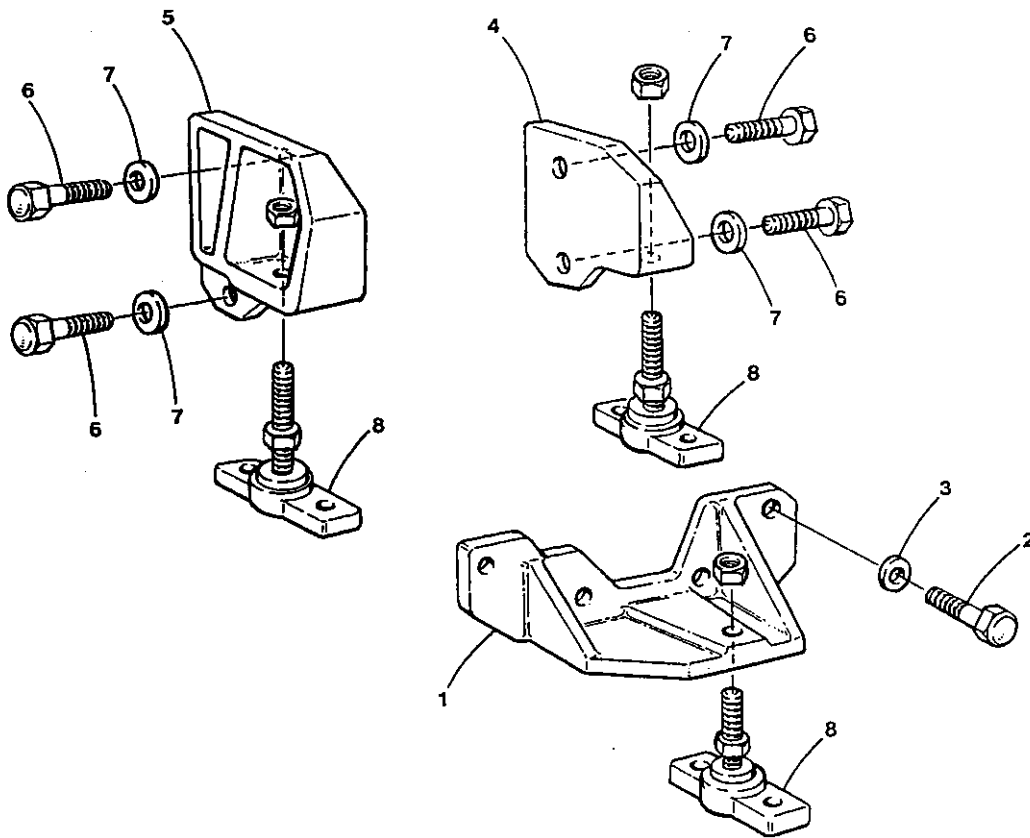

ENGINE MOUNT GROUP

ITEM	PART NO.	DESCRIPTION	QTY.
1	301367	Mounting Bracket - Front	1
2	31228	Hex Hd. Cap Screw (10mm x 30mm Lg)	4
3	19262	Lockwasher - Split (10mm Screw)	4
4	298517	Mounting Bracket - Rear L.H.	1
5	298519	Mounting Bracket - Rear R.H.	1
6	298464	Hex Hd. Cap Screw (14mm x 35mm Lg)	4
7	31797	Lockwasher - Split (14mm Screw)	4
8		Flexible Mount	4-Mar
9		4 Pt. Mount - Use New Mt.	
		Note: When using the four point mount option, mounting bracket (Item 1) must be part no. 299706 and one extra 289232 mount is required.	
	300514	Flex Mount (Softer) Opt.	4-Mar
	301103	3-4 Point Mount	
	301442	1 Piece 10mm x 1.25 x 70m Bolt	1
		1 Piece 12mm x 1.25 x 70m Bolt	1