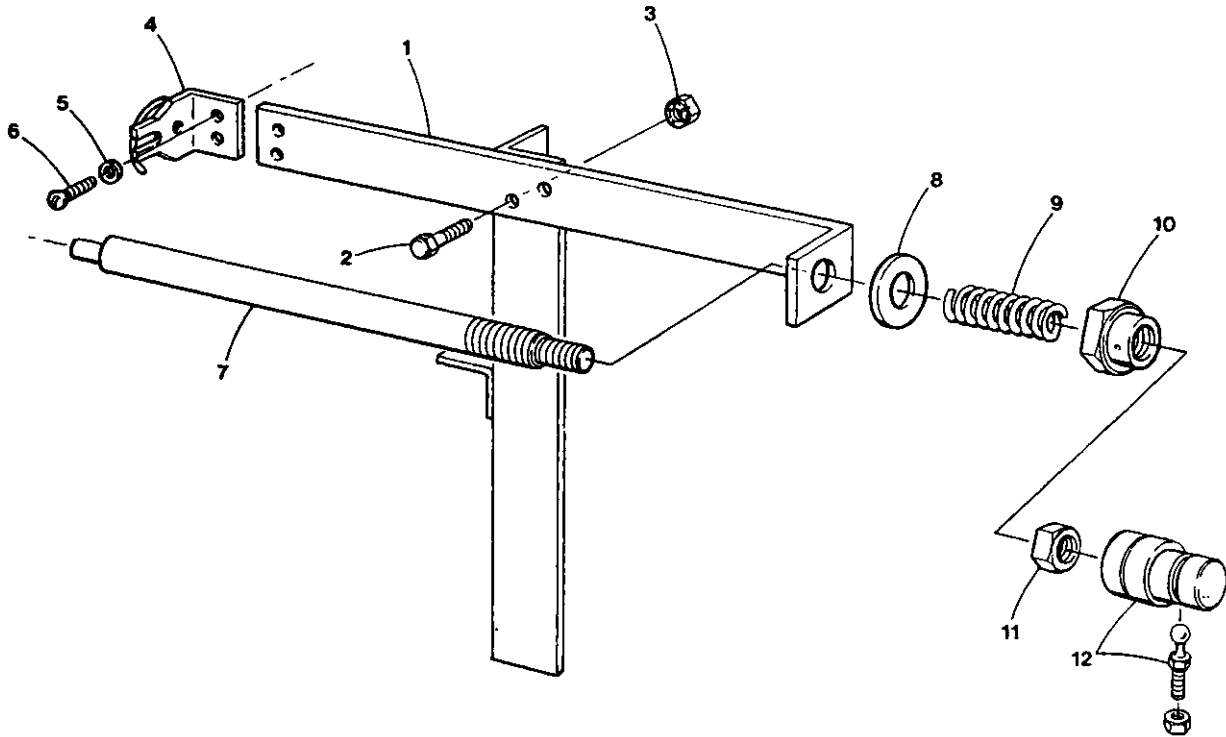

THROTTLE LINKAGE CONTROL GROUP

ITEM	PART NO.	DESCRIPTION	QTY.
1	298637	Bracket-Throttle Cable Mtg.	1
2	231035	Hex Hd. Cap Screw (1/4-20 x 3/4" Lg)	2
3	230257	Lock Nut-flexlock (1/4-20)	2
4	298630	Cable Hook Clip	1
5	31849	Lock Washer, Split (#10)	2
6	31872	Round Head Machine Screw (#10-32 x 1/2	2
7	300322	Stud - Throttle Control Linkage	1
8	31759	Flat Washer SAE 5/16	1
9	298886	Spring, Throttle Stop	1
10	298610	Lock Nut, Flexlock (5/16 x 24)	1
11	31847	Hex, Nut (#10-32)	1
12	299767	Ball Joint, Throttle Linkage	1