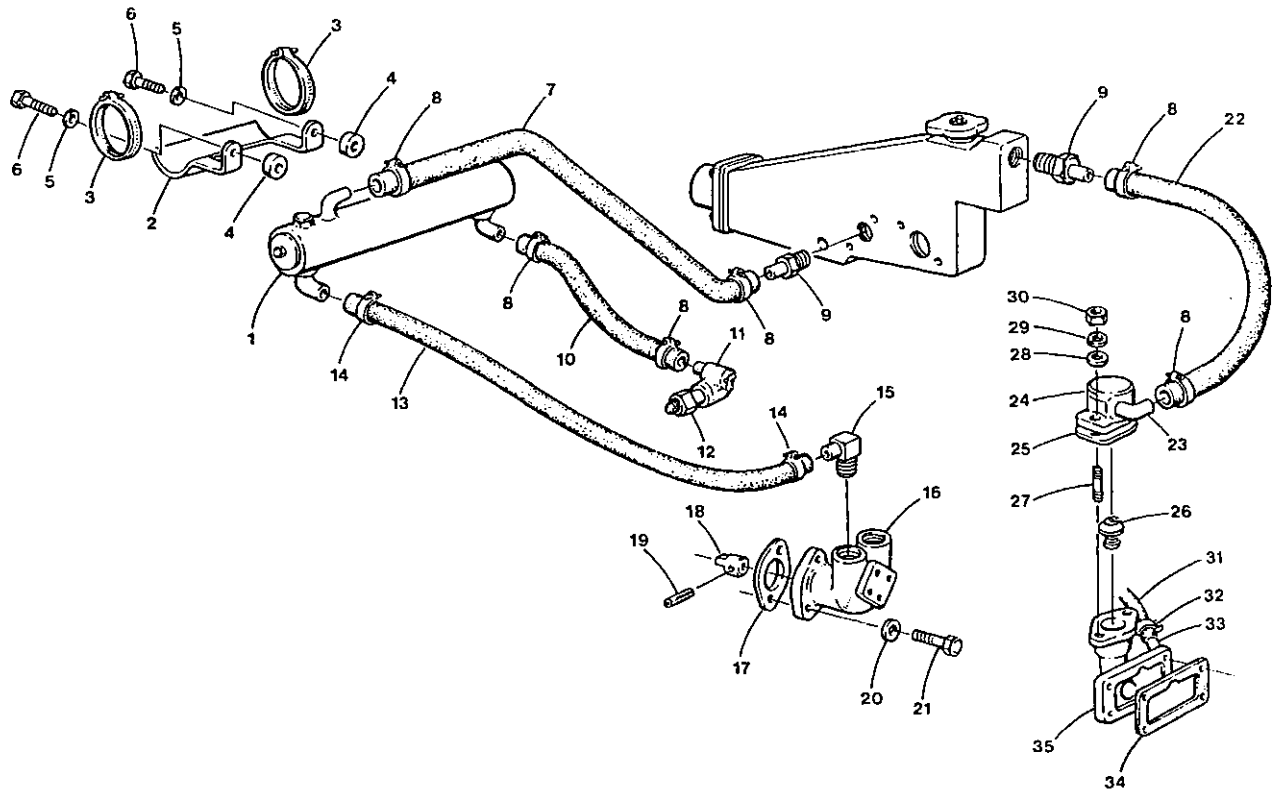

COOLING SYSTEM GROUP

ITEM	PART NO.	DESCRIPTION	QTY.
27		Stud	2
28		Washer, Plain	2
29		Washer, Lock Split	2
30		Hex, Nut	2
31	298841	Hose, Water Return	1
32	298842	Clamp, Hose	2
33	298840	Pipe, Water Return	1
34	298839	Gasket, Water Flange	1
35	300039	Flange, Water	1
36	299066	Temperature Sender	1
37	13970	1/4 NPT Pet-Cock