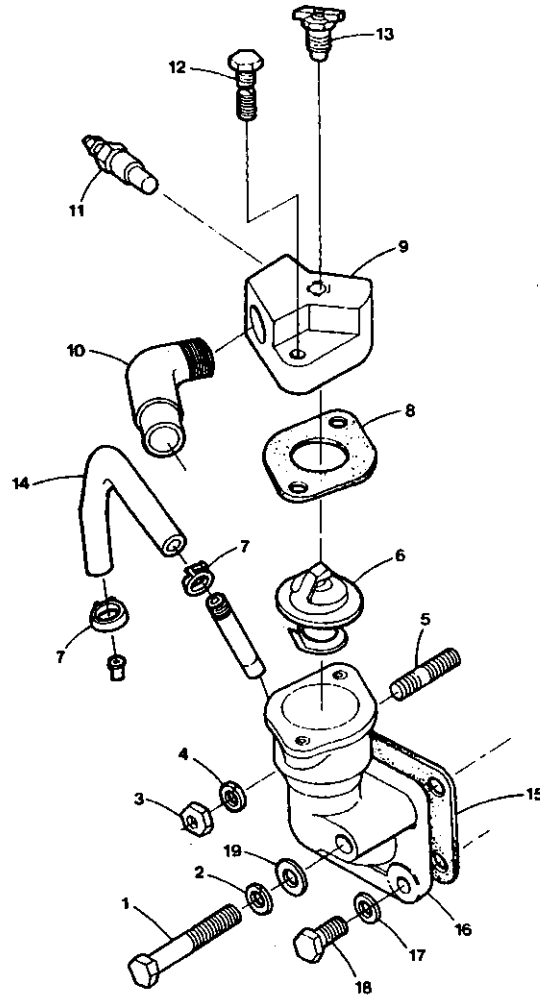

THERMOSTAT

ITEM	PART NO.	DESCRIPTION	QTY.
1	299981	Bolt	1
2	31786	Lockwasher	2
3	301297	Nut	1
4	31786	Lockwasher	1
5	302558	Stud	1
6	299798	Thermostat	1
7	298842	Clamp	2
8	298843	Gasket	1
9	298583	Thermostat	1
10	298644	Elbow	1
11	299066	Temperature Sender	1
12	301748	Bolt	2
13	239138	Drain Cock	1
14	300312	Hose	1
15	300040	Gasket, Water Flange	1
16	300039	Flange, Water	1
17	299583	Washer, Spring	2
18	299527	Bolt	2
19	31787	Washer, Plain	1