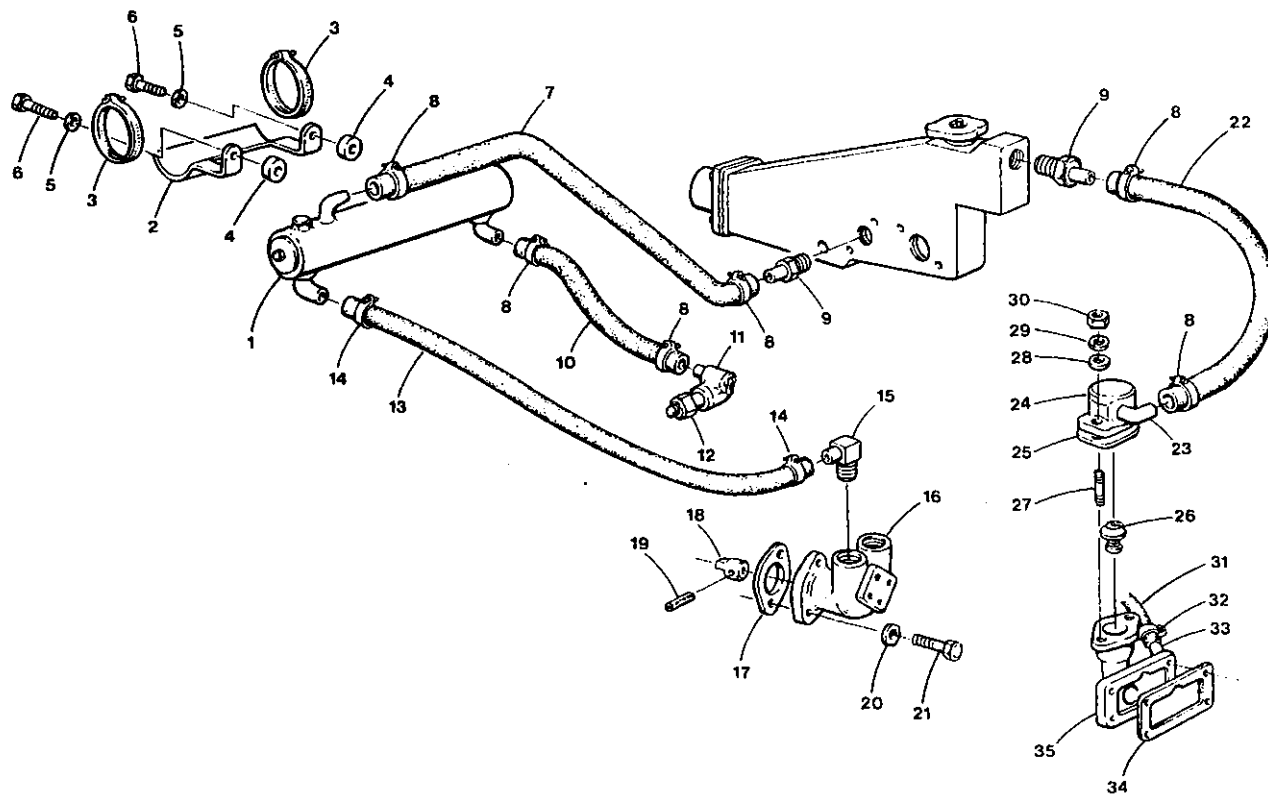

COOLING SYSTEM GROUP

ITEM	PART NO.	DESCRIPTION	QTY.
1	299818	Heat Exchanger 3"x17" Long	1
2	301683	Support Bracket	1
3	298837	Camp, Heat Exchanger	2
4	299853	Spacer	2
5	19262	Washer, Lock Split (10mm Screw)	2
6	301442	Hex Hd Cap Screw (10mm x 1.25 x 55mm)	2
7	299079	Wire Flex Hose 7/8 ID x 10-3/4 Lg	1
8	11386	Hose Clamp for 7/8 Hose	6
9	286075	Hose Connector - 3/4 MPT to 7/8 ID Hose	2
10	299826	Hose 7/8 ID x 26" Lg	1
11		Drain Cock 1/8"	1
12		Hose and Drain Adapter	1
13	299824	Hose 5/8 ID x 28" Lg	1
14		Hose Clamp 3/8 to 7/8"	2
15	241019	Hose Fitting 90 Deg. x 3/8	1
16	301357	Raw Water Pump	1
17	300253	Gasket, Raw Water Pump Mtg.	1
18	298478	Coupling, Water Pump	1
19	230371	Roll Pin, 3/16 x 7/8 Lg	1
20	31764	Washer, Lock Split 3/8	2
21	31605	Hex Hd Cap Screw (3/8-16 x 1" Lg)	1
22	299825	Hose 7/8 ID x 8" Lg	1
23	298644	Hose Connector	1
24	298583	Thermostat Housing	1
25	298843	Gasket, Thermostat Housing	1
26	299798	Thermostat Element	1