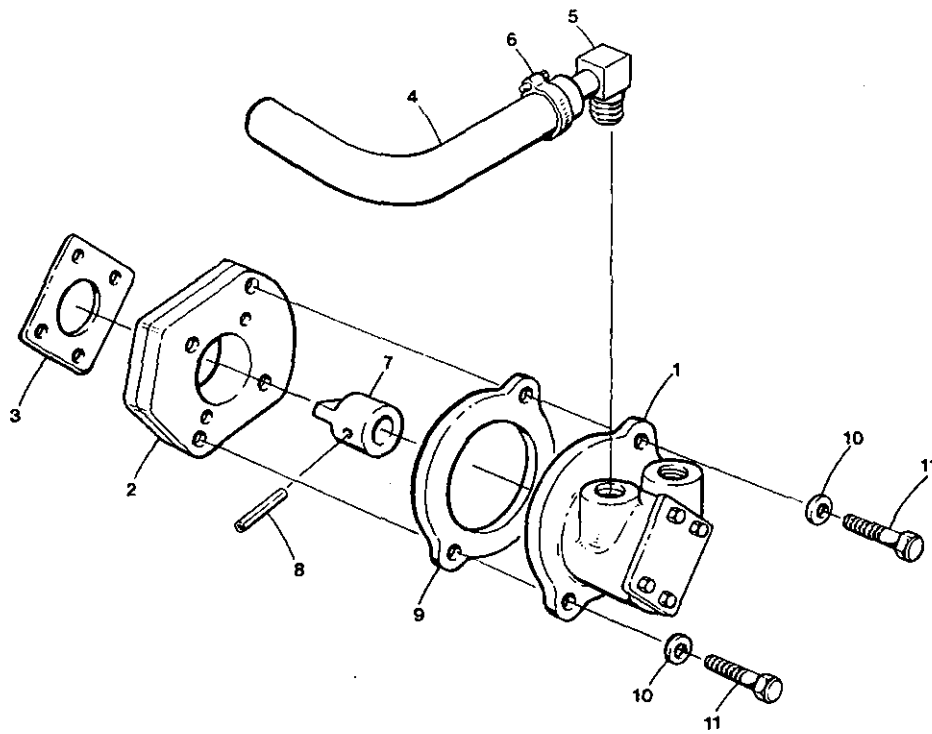

WATER PUMP GROUP

ITEM	PART NO.	DESCRIPTION	QTY.
1		Pump-Oberdorfer	1
2	298477	Adapter Plate	1
3	298485	Gasket, Adapter Plate	1
4	299162	Hose 1/2" Pump to Engine	1
5	241019	Fitting 90 Deg. 1/2" Hose	1
6		Clamp 1/2" Hose	1
7	298478	Coupling Adapter	1
8	230371	Roll Pin 3/16 Dia. x 7/8 Lg	1
9	300253	Gasket	1
10	31764	Washer	2
11	31605	Cap Screw	2
12	298889	Cam	1
	301788	Shaft New Style	
		When replacing pump impeller order "water pump repair kit" Part No. 298416-A.	
		Kit consists of: impeller, lip seal, gasket, and retaining ring.