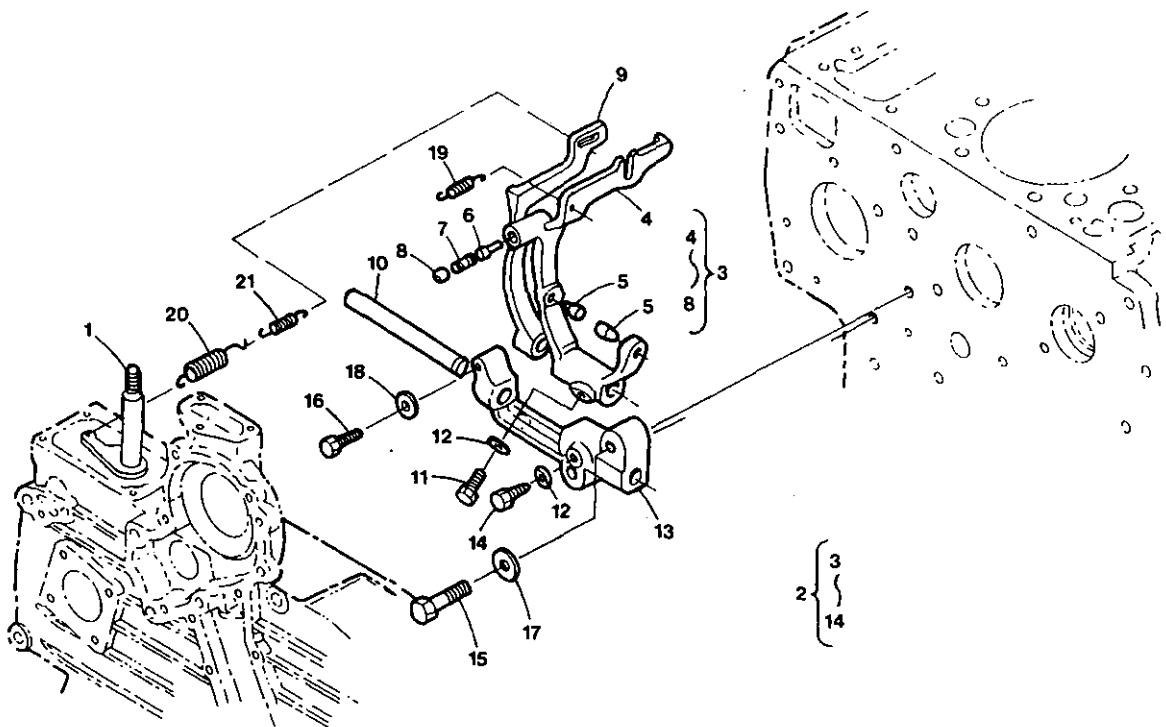

FUEL CAMSHAFT

ITEM	PART NO.	DESCRIPTION	QTY.
1		Assembly Crankshaft, Fuel	1
2		Camshaft, Fuel	1
3	299816	Bearing, Ball	1
4		Gear, Injection Pump	1
5		Key, Feather	1
6	298748	Air-Clip, External	1
7	298802	Sleeve, Governor	1
8	298803	Air-Clip, Sleeve	1
9	298804	Case, Governor Ball	1
10	298805	Ball	39
11		Air-Clip, Ball case	1
12		Ball	7
13		Guide, Governor Ball	1
14		Rivet	7
15	300021	Bearing, Ball	1
16		Stopper, Fuel Camshaft	1
17	300008	Bolt	2
18	NLA	Cover, Fuel Camshaft	1
19	NLA	Collar	1
20	300024	Gasket	1
21	NLA	Air-Clip, External	1
22	NLA	Bolt	4
23	19262	Washer, spring	4

SPEED CONTROL PLATE

ITEM	PART NO.	DESCRIPTION	QTY.
1		Bolt, Adjusting	1
2		Nut	1
3		Gasket	2
4		Nut, Cap	1
5		Cap	1
6	300030	Lever, Speed Control	1
7		Key, Feather	1
8	298821	"O" Ring	1
9	300031	Washer, Plain	1
10		Nut	2
11	298822	Plate, Friction	1
12	300033	Plate, Speed Control	1
13	298824	Gasket, Control Plate	1
14	299432	Bolt	2
15	298825	Stud	2
16	299369	Washer, Spring	2
17		Stopper	2
18	298684	Nut	4
19		Wire	
20		Lead, Sealing	
21		Clamp, Pipe	

GOVERNOR

ITEM	PART NO.	DESCRIPTION	QTY.
1		Assembly Lever, Governor	1
2		Assembly Lever, Fork	1
3		Assembly Lever, Fork 1	1
4		Lever, Fork 1	1
5		Pin, Fork Lever 1	2
6		Pin	1
7		Spring	1
8		Screw, Set	1
9		Lever, Fork 2	1
10	298832	Shaft, Fork Lever	1
11		Bolt, Lever Shaft	1
12	299369	Washer, Spring	2
13	298834	Holder, Fork Lever	1
14	298835	Bolt	1
15		Bolt	2
16	299432	Bolt	1
17	31787	Washer, Plain	2
18		Washer, Plain	1
19		Spring, Start	1
20	300028	Spring, Governor 1	1
21	300029	Spring, Governor 2	1