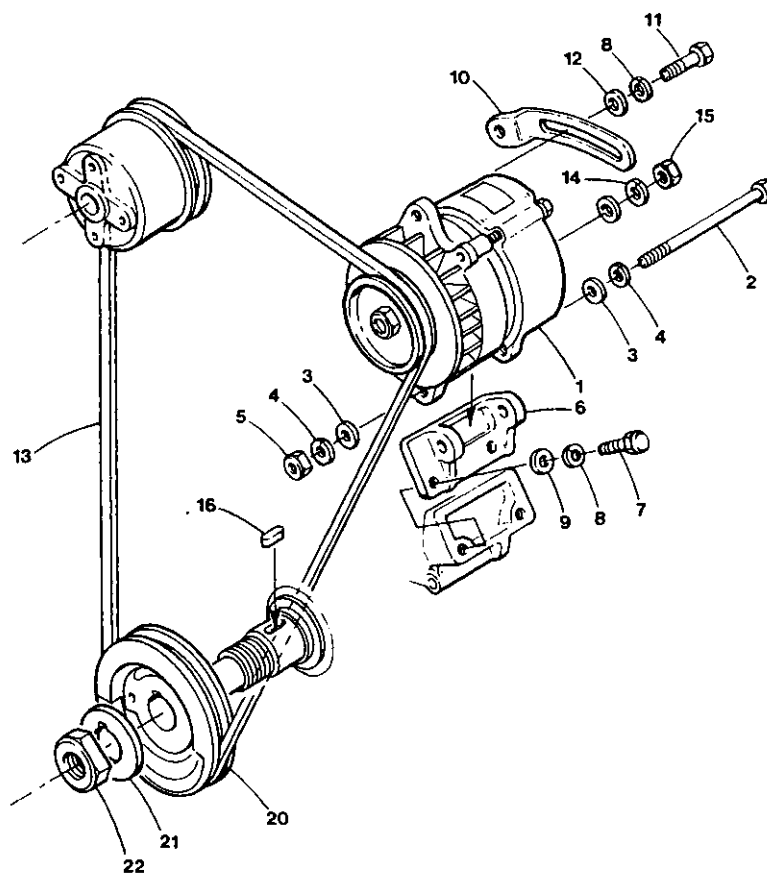

ALTERNATOR GROUP

ITEM	PART NO.	DESCRIPTION	QTY.
1	302280	51 AMP Alternator & Tach A.C. Tap Kit	1
2	31616	Hex Hd. Cap Screw (3/8-16 x 3-3/4 Lg)	1
3	231876	Washer, SAE 3/8"	2
4	31764	Washer, Split Lock 3/8"	1
5	31762	Hex Nut, 3/8-16	1
6	298521	Alternator Mounting Bracket	1
7	298468	Hex Hd. Cap Screw (8mm x 1.25 x 25mm)	2
8	31786	Washer Lock (8mm Screw)	3
9	31759	Washer, Flat SAE 5/16	2
10	299809	Alternator Adjusting Arm	1
11	31553	Hex Hd. Cap Screw (5/16-18 x 3/4" Lg)	1
12	31759	Washer, Flat Plain 5/16"	1
13	239648	"V" Belt 1902 & 1101	1
13A	11668	"V" Belt V1902	1
14		(Supplied with Washer, Spring Alternator)	1
15		Nut	1
16		Key, Feather	1
17		Pulley	1
18	298837	Washer, Crankshaft	1
19	298836	Nut, Crankshaft	1
20	302199	Crank Pulley	1
21	298837	Washer, Crankshaft	1
22	298836	Nut, Crankshaft	1
23	300746	Alternator, 72 amp 12v	1